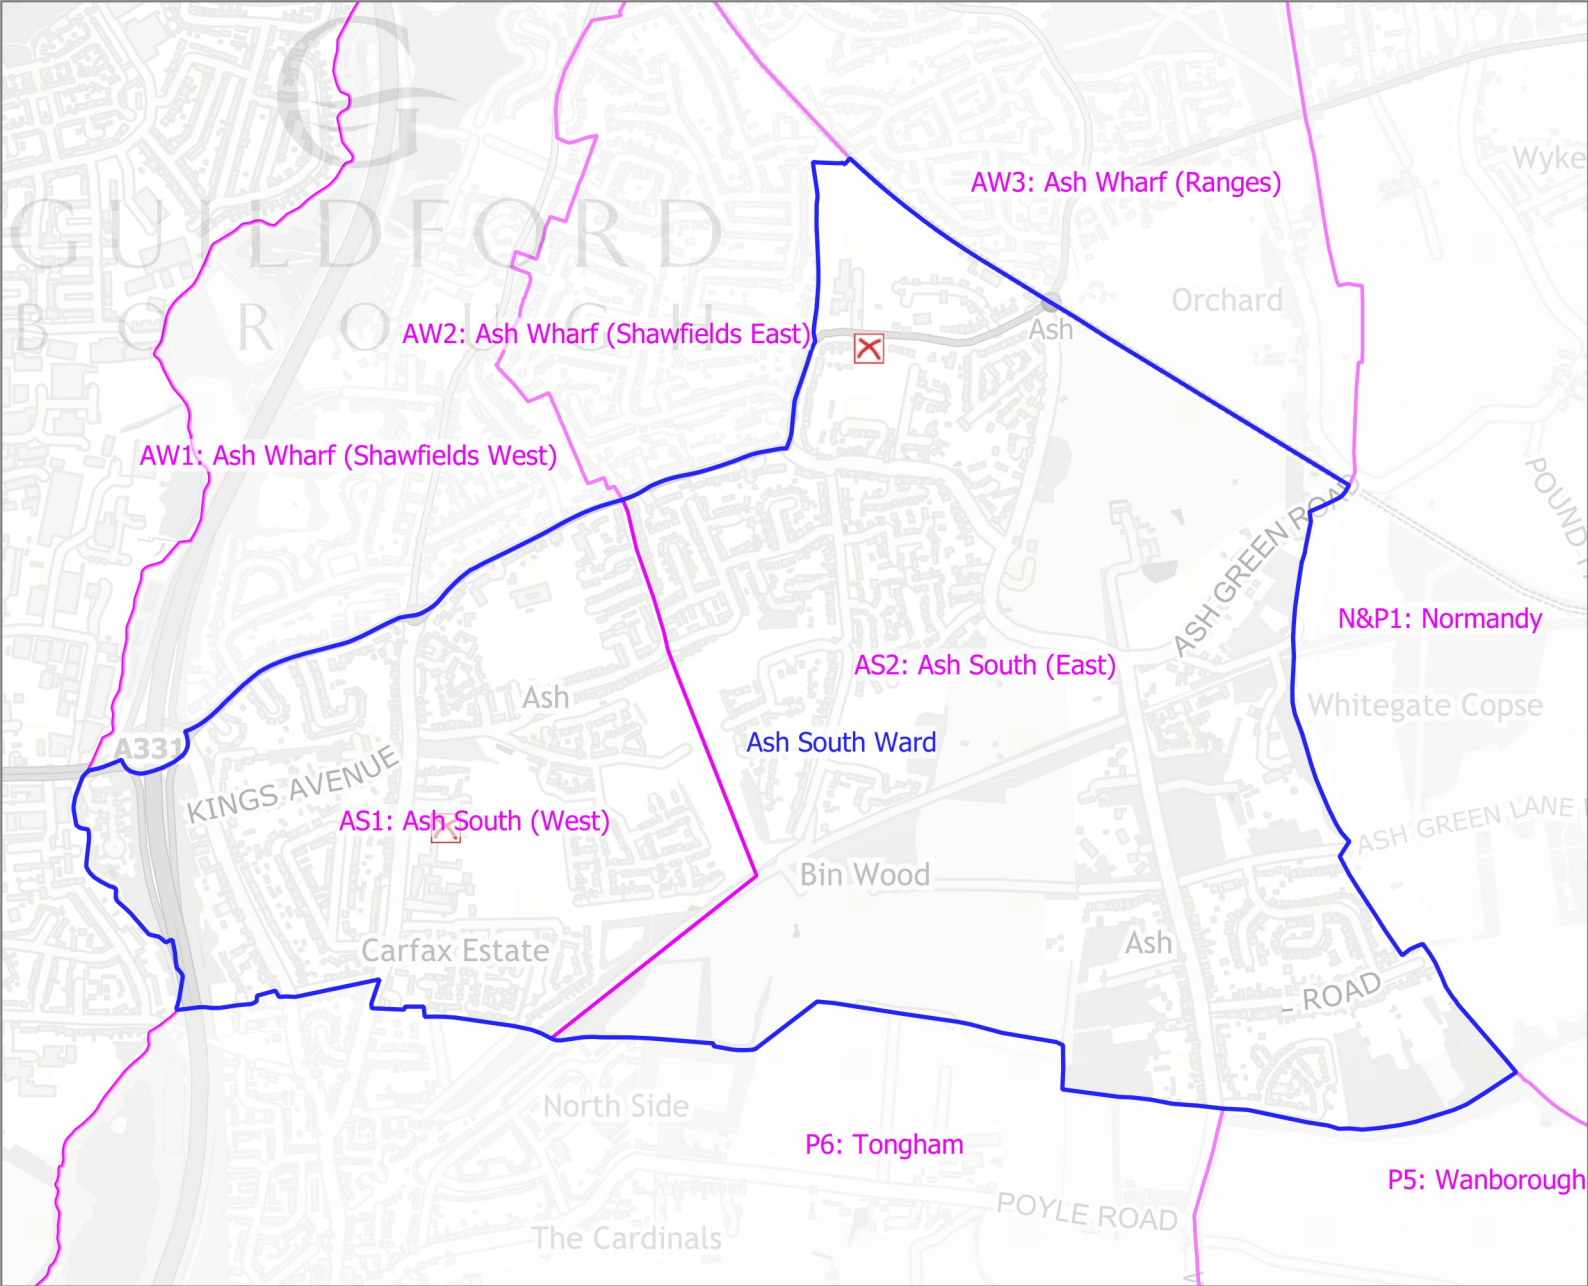

Ward and Polling District Boundaries - Ash South Ward

Legend

- Ward Boundary
- Polling District
- X Polling Station

Polling Station List

- Ash Manor School
- Holy Angels Catholic Church

Publication Date: 2022-11-25

Scale at A4:
Diagrammatic

© Crown Copyright 2022. Guildford Borough Council.
Licence No. 100019625.

GUILDFORD
BOROUGH